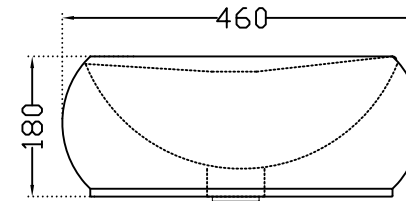

TOP VIEW

SIDE VIEW

	Jaquar Group	
	Global Headquarters Plot No. 3, Sector- M-11, IMT Manesar Gurgaon, NCR - 122050, India E-mail : Sales: support@jaquar.com Customer Service : service@jaquar.com	
	ITEM CODE	KAS-WHT-49901
	ITEM TYPE	TABLE TOP BASIN
	ITEM SIZE	710x460x180 mm
ALL DIMENSIONS ARE IN MM. (TOLERANCE ± 5 MM)		